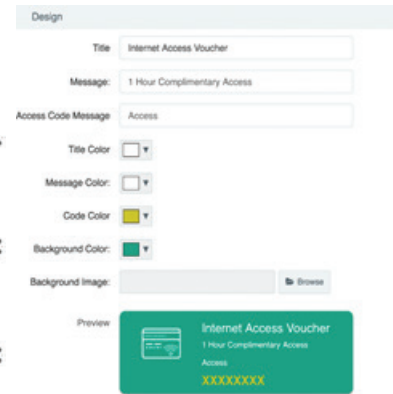

cnMAESTRO™ NETWORK MANAGER & HOTSPOT PORTAL

- Cloud-based or on-premises platform.
- Built-in Guest Portal with fully customizable splash pages.
- Voucher-based tiered hotspot access.
- End-to-end network management including WiFi/PMP/PTP.
- Support for Social Login with Google+ and Facebook.
- No licenses needed to manage Access Points.
- Control user session time, traffic rates and bandwidth.