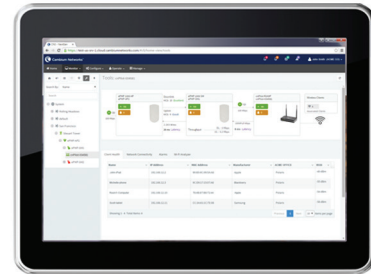

cnMAESTRO™ NETWORK MANAGER & HOTSPOT PORTAL

- Cloud-based or on-premises platform.
- Built-in Guest Portal with fully customizable splash pages.
- Voucher-based tiered hotspot access.
- End-to-end network management including WiFi/PMP/PTP.
- Support for Social Login with Google+ and Facebook.
- No licenses needed to manage Access Points.
- Control user session time, traffic rates and bandwidth.